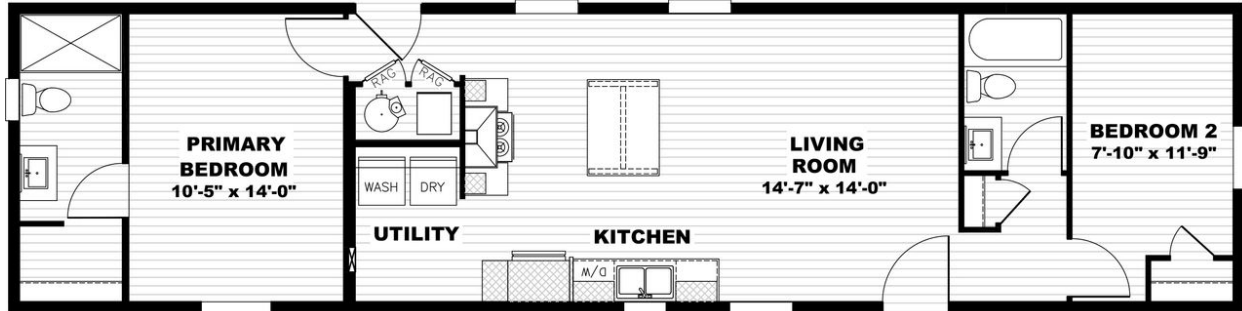

Suburban Manufactured Homes

BORN to RUN

2/2

900 sq ft

6220 Hwy 90

Theodore, AL 36582

251-653-6505

M-F 8-5am